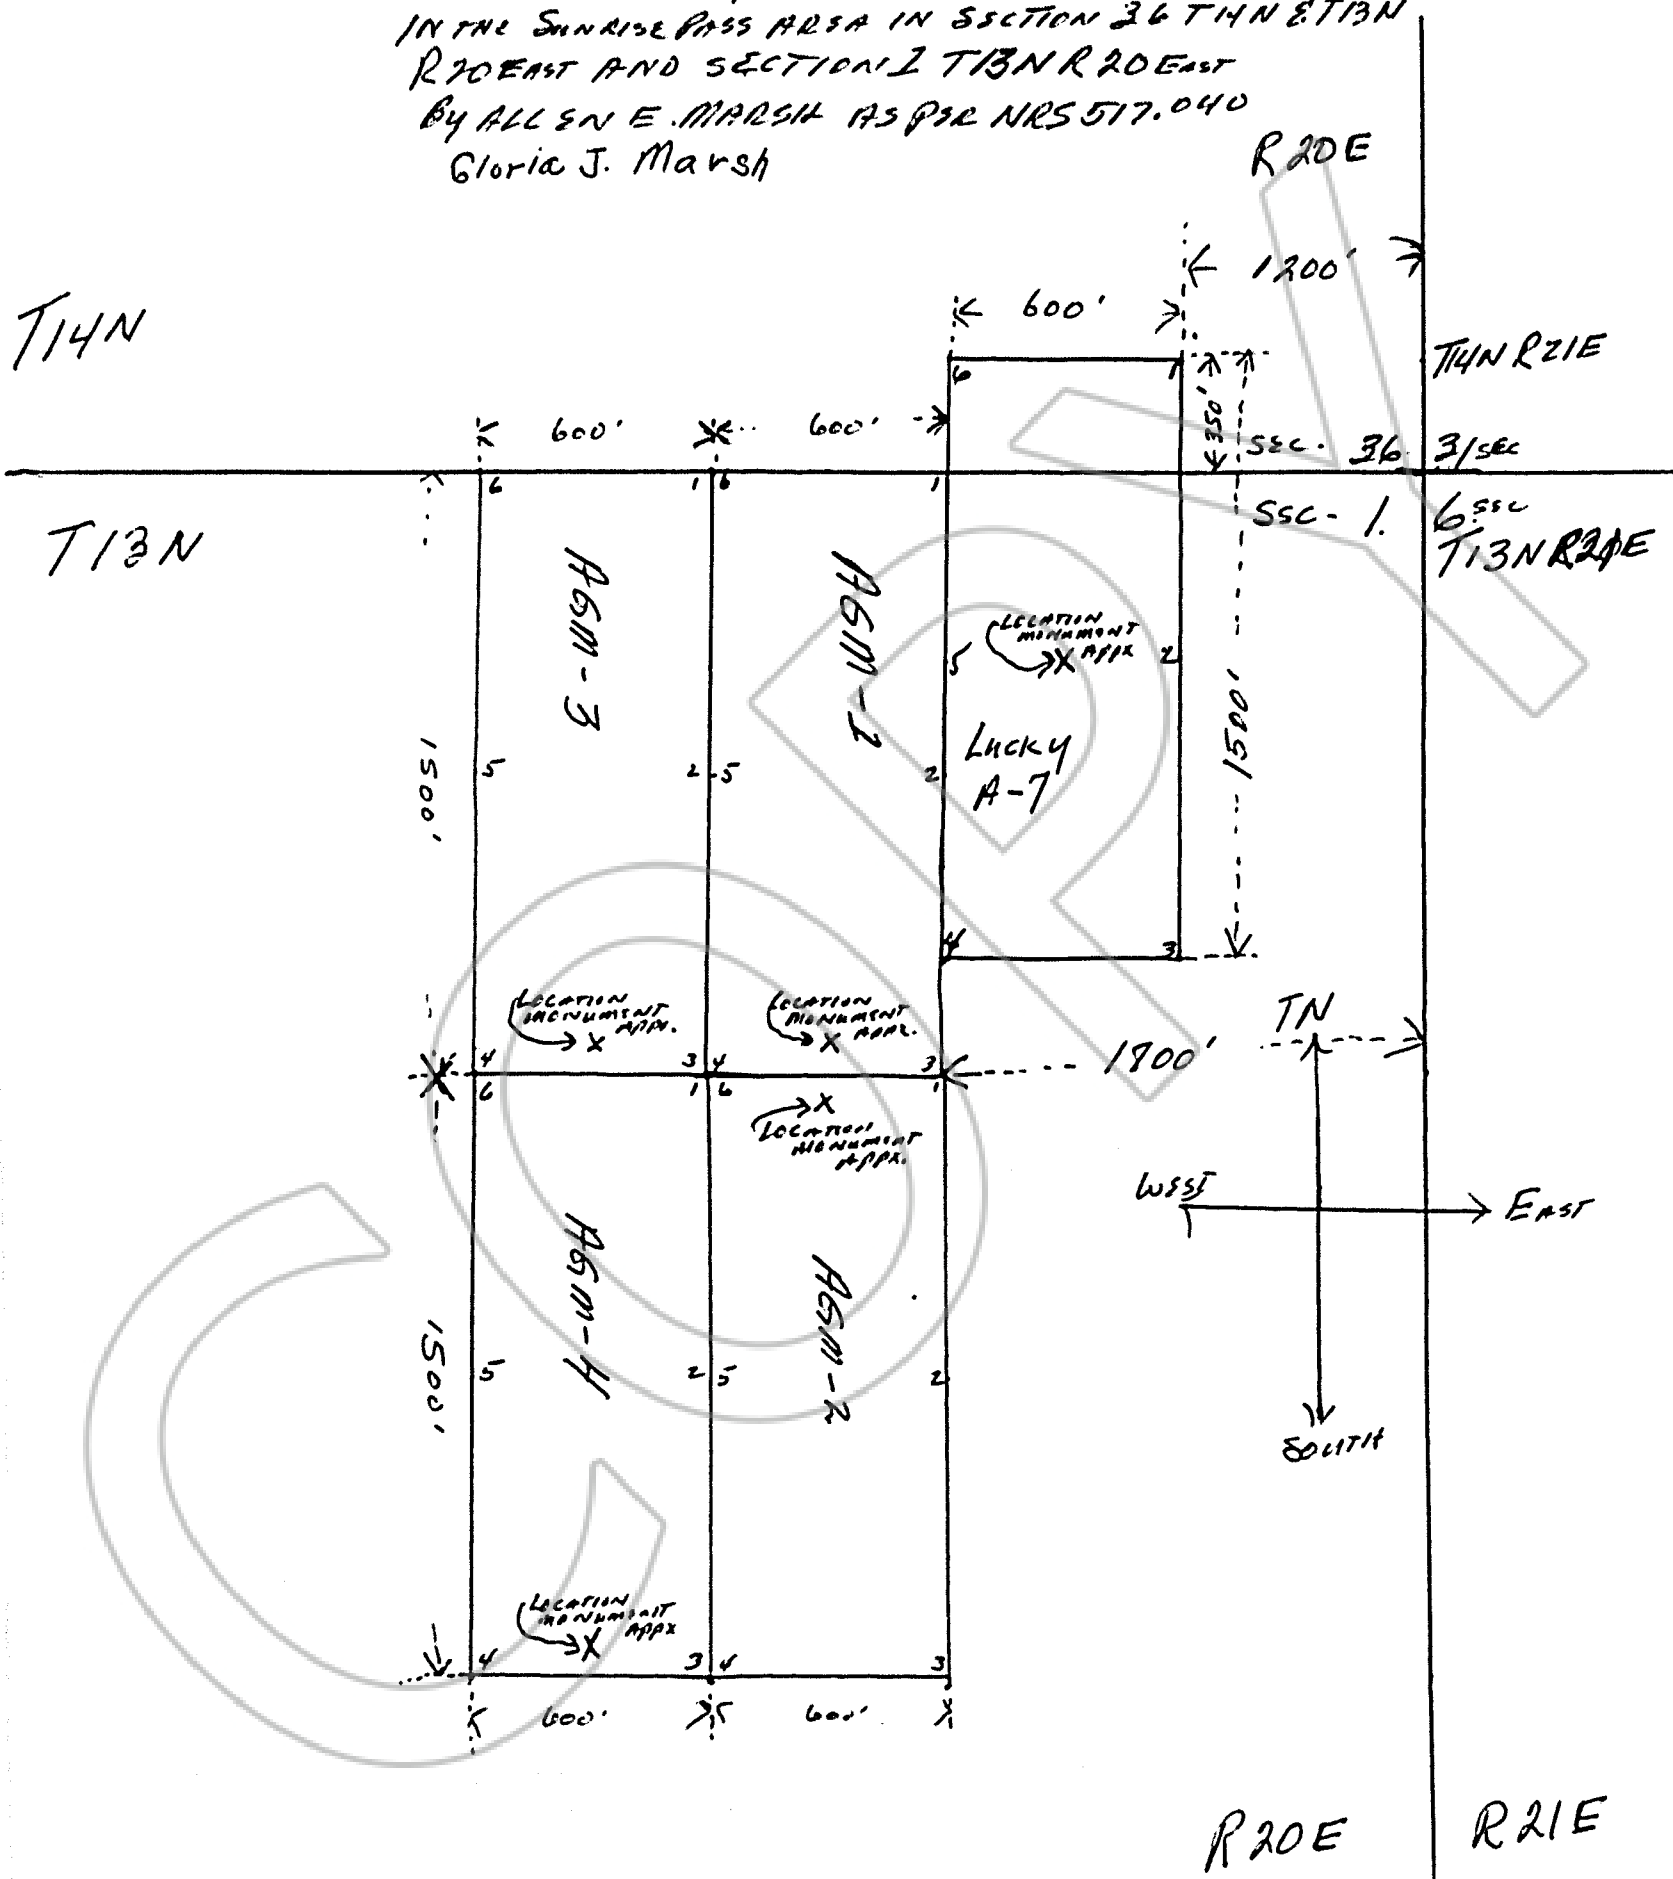

MAP OF: LUCK A-7, AGM-1 AGM-2

AGM-3 & AGM-4 LOCATED OCTOBER 29TH 1973
IN THE SUNRISE PASS AREA IN SECTION 36 T14N E13N
R20E AND SECTION 1 T13N R20E
BY ALLEN E. MARSH AS PER NRS 517.040
Gloria J. Marsh

COPY

REQUESTED BY
Alexia Marsh
IN OFFICIAL RECORDS OF
DOUGLAS CO. NEVADA
\$ 75.00 pd
1983 NOV 14 PH 3:11

SUZANNE BEAUDREAU
RECORDER

Suzanne Beaudreau
Wp.

BOOK **090913** PAGE **1183** **1346**