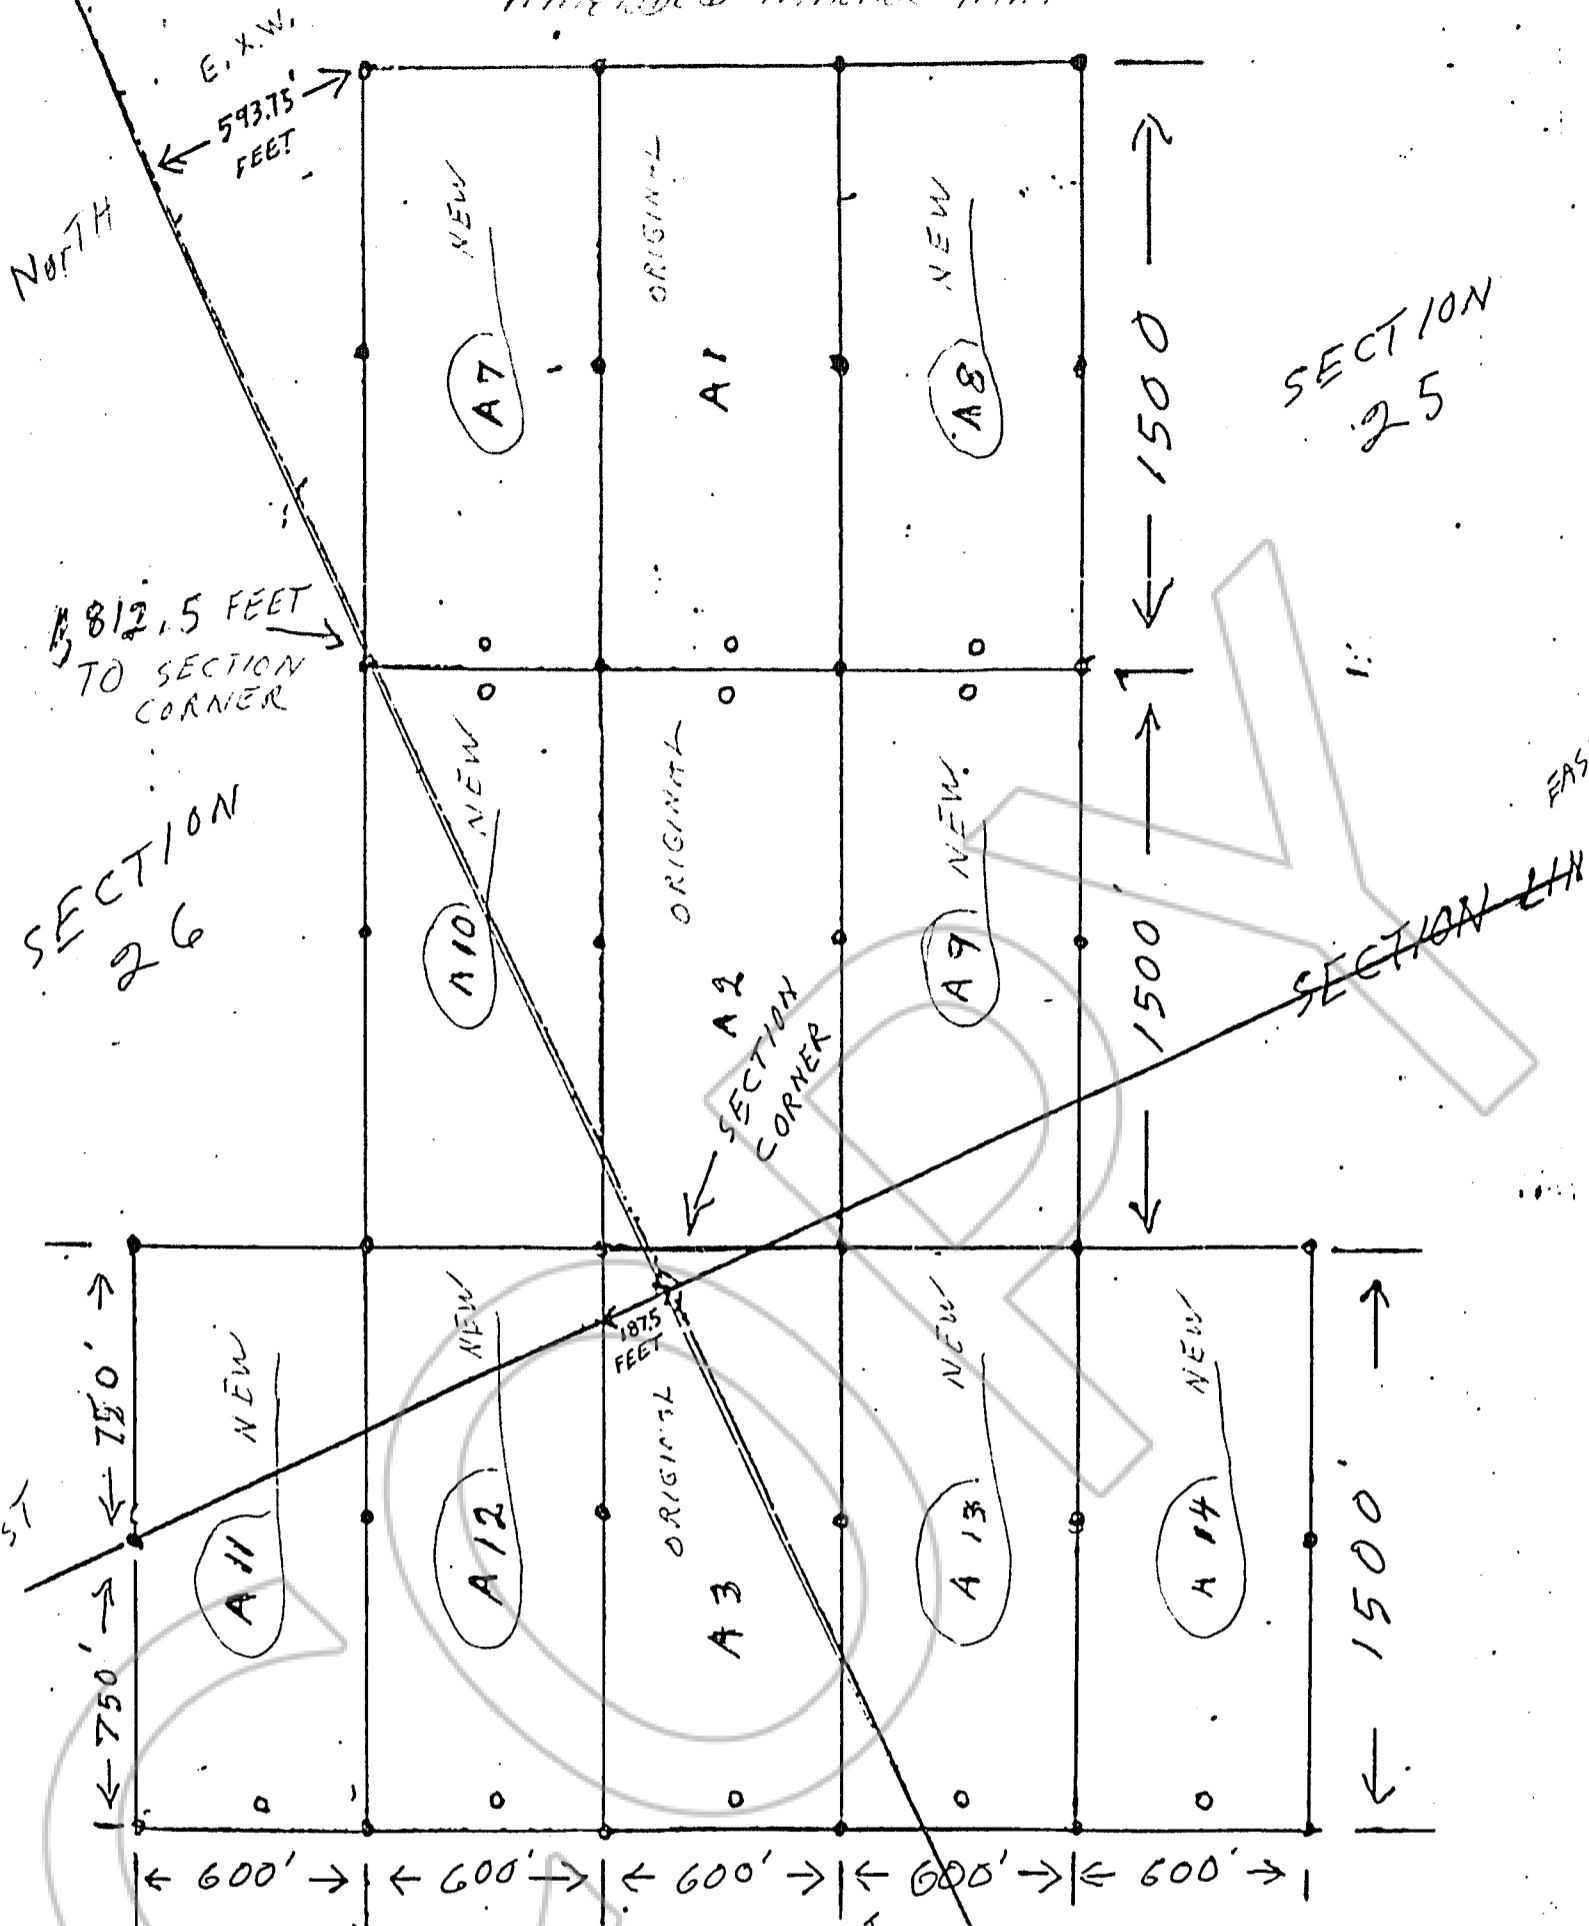

AMENDED MINING MAP

SECTION 26

SECTION 25

SECTION 35

SECTION 36

KING TUT

NAME OF LOAD CLAIMS  
DOUGLAS, NEVADA  
COUNTY AND STATE

RED CANYON  
MINING DISTRICT

T. 11 - N. / R. 22 E. M.D.M.  
TOWNSHIP AND RANGE

AUG. 31, 1987  
DATE OF LOCATION

Located by:

LANDSAT MINERALS EXPLORATION CO.  
P.O. BOX 5448  
SPARKS, NEVADA 89432 - 5448

ONE INCH = 500 FT

BOOK 174923  
PAGE 388 3068

COPY

REQUESTED BY  
*Landsat Mining Co*  
IN OFFICIAL RECORDS OF  
DOUGLAS CO. NEVADA

'88 MAR 24 10:54

SUZANNE BEAUDREAU  
RECORDER

\$ 5.00 PAID IN DEPUTY

174923

BOOK 388 PAGE 3069