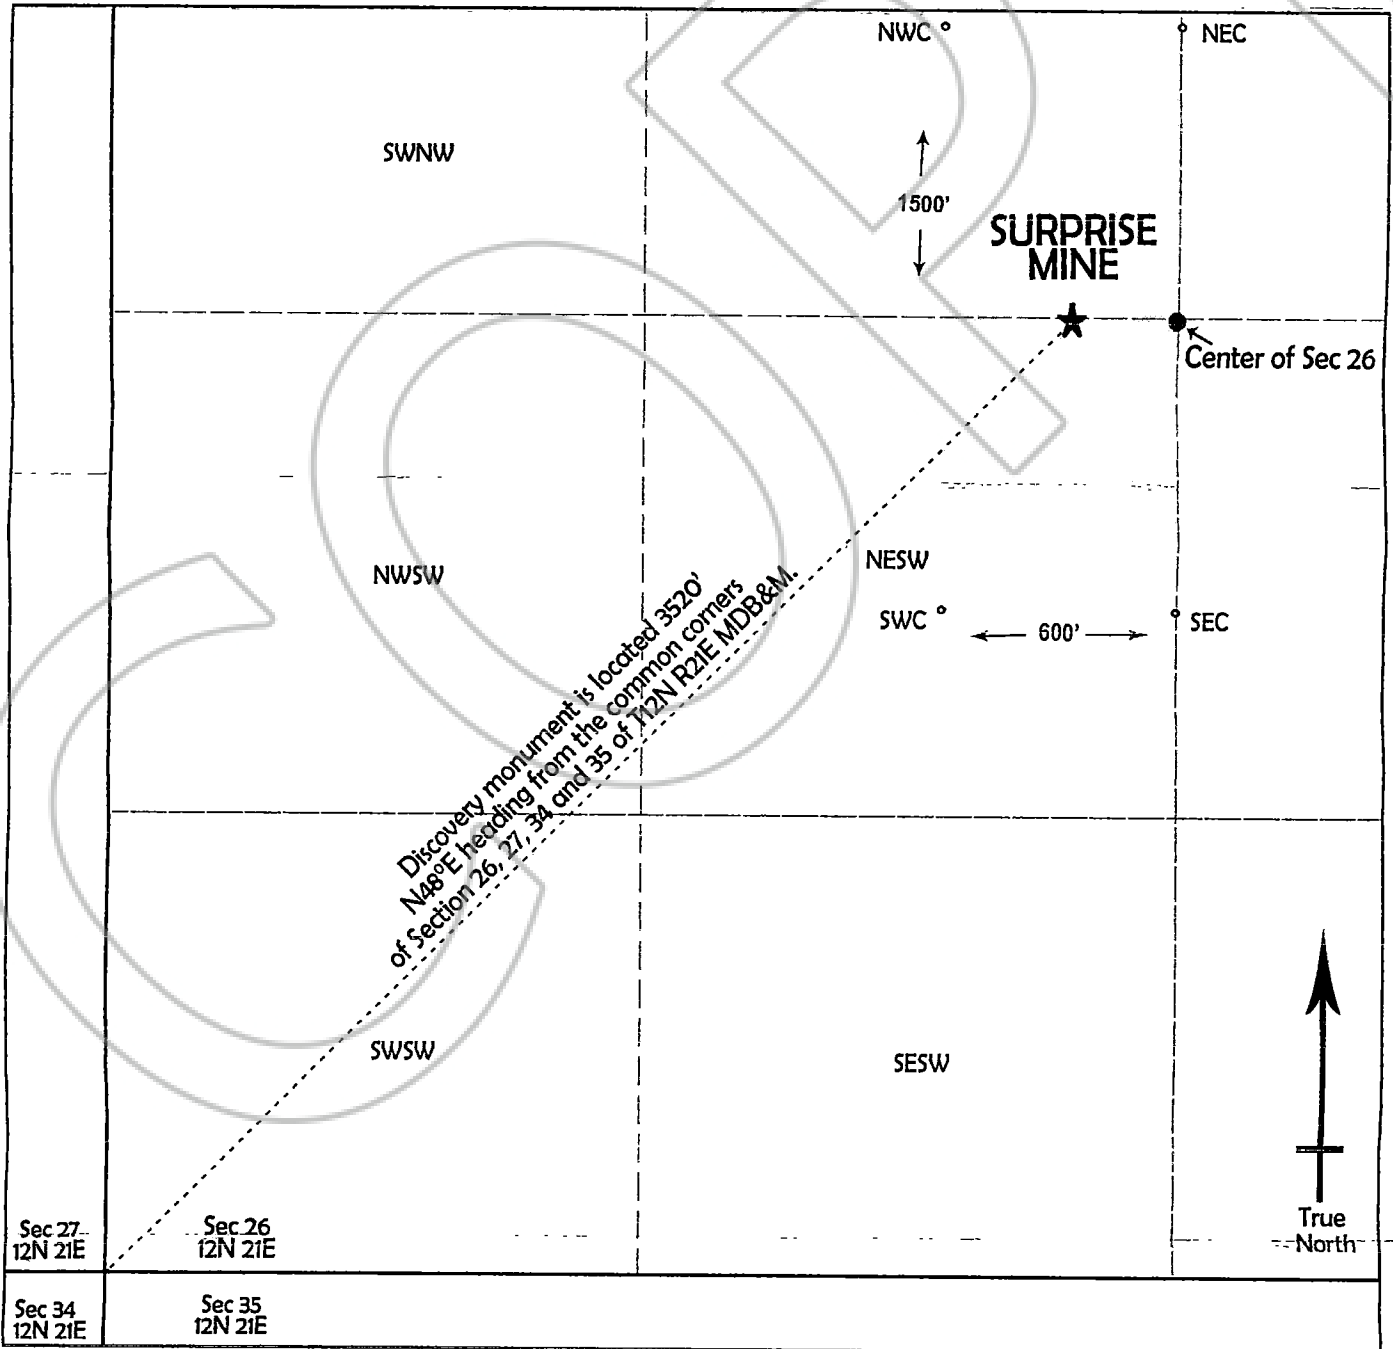

Location Map of "SURPRISE MINE" Lode Mining Claim

DOUGLAS COUNTY, NV 2020-953606
 Rec:\$30.00
 Total:\$30.00 09/30/2020 12:23 PM
 HALES CONSULTING LLC Pgs=1

KAREN ELLISON, RECORDER

"SURPRISE MINE" is a lode mining claim located in **Section 26 Township 12N, Range 21E, MDB&M Meridian**, in Douglas County, Nevada.

Claim area is located in the **SE** and the **NE** quarters of section 26 for a total of 20.66 acres more or less. Located **September 20 2020** by:

JARED GERBER
 1513 POWELL RD
 OCEANSIDE, CA. 92056

RECORDER'S STAMP

Map of Location of the Discovery Monument and Claim Area:

Map showing Section 26 T12N R21E MDB&M.

Scale 1 in. = 500 ft.

★ Discovery monument, 2"x 2" wooden stake painted pink.