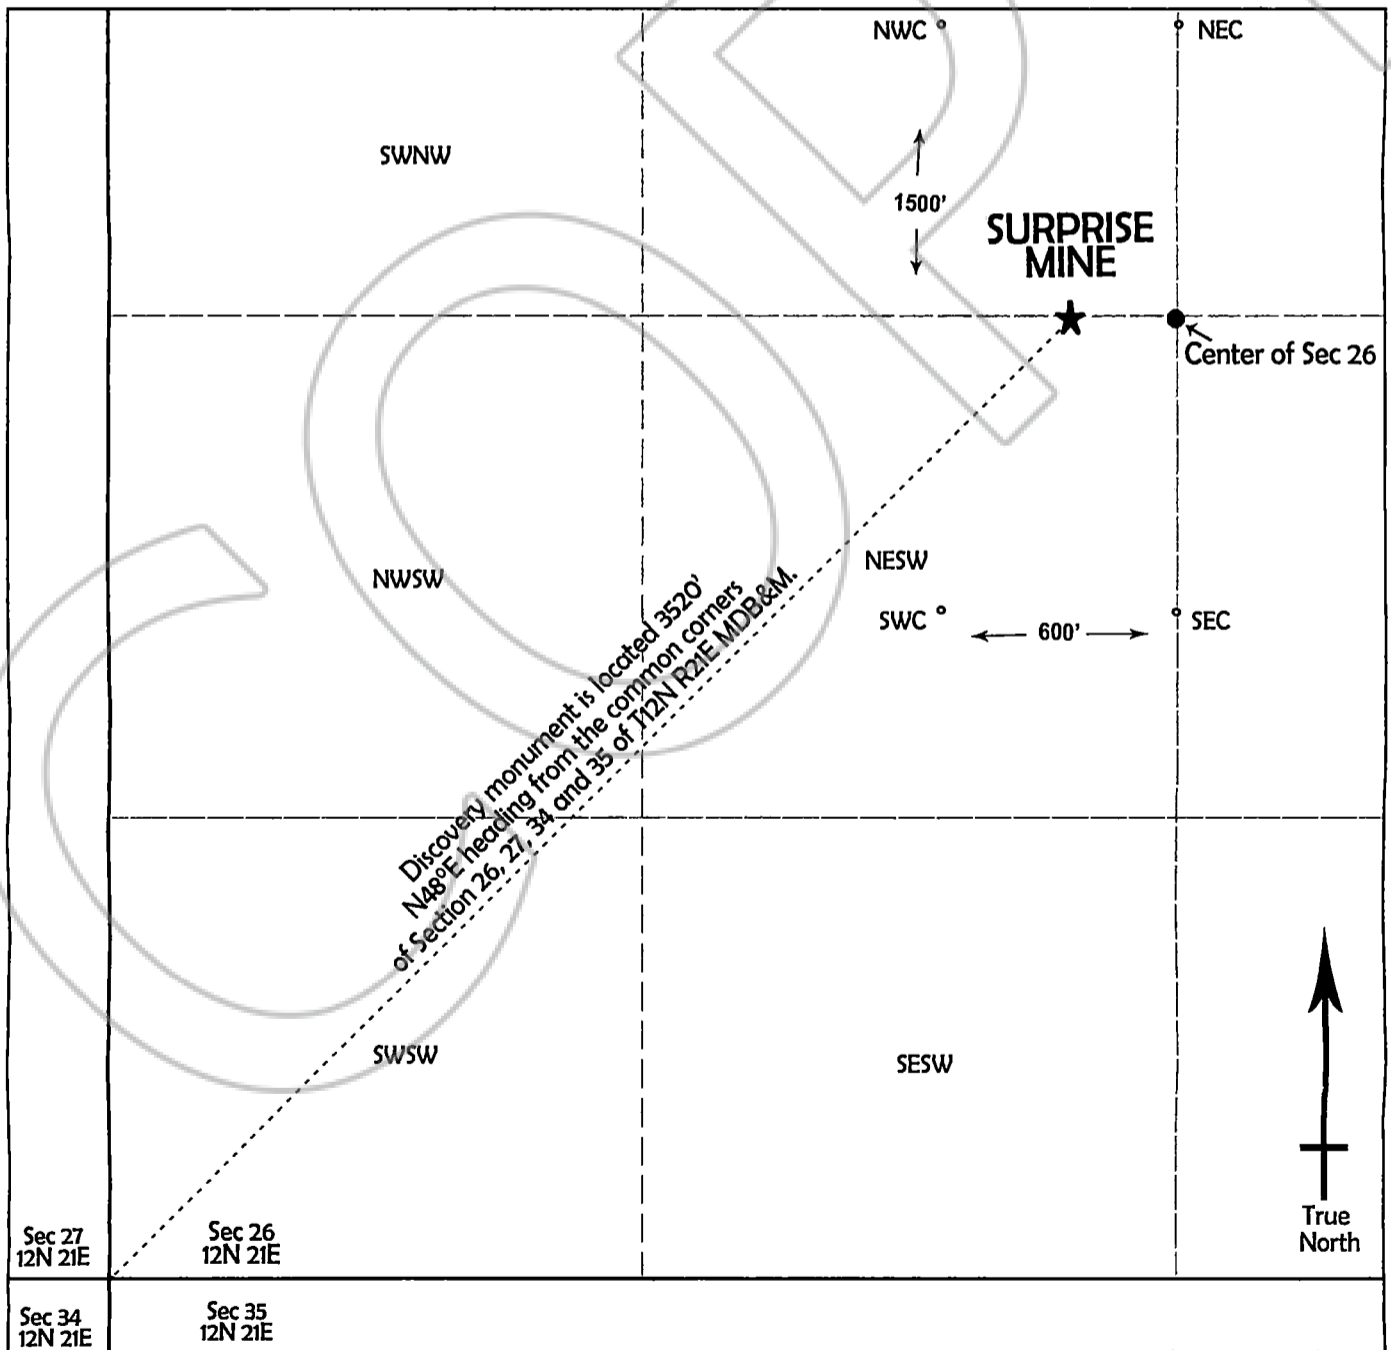

# Location Map of "SURPRISE MINE" Lode Mining Claim

KAREN ELLISON, RECORDER

"SURPRISE MINE" is a lode mining claim located in **Section 26 Township 12N, Range 21E, MDB&M Meridian**, in Douglas County, Nevada.

Claim area is located in the **SE<sub>1</sub> and the NE<sub>1</sub>** quarters of section 26 for a total of 20.66 acres more or less. Located **September 1 2021** by:

WILL HALES  
 3212 OLD COACH WAY  
 RENO, NEVADA 89511

**RECORDER'S STAMP**

## Map of Location of the Discovery Monument and Claim Area:

Map showing Section 26 T12N R21E MDB&M.

★ Discovery monument, 2"x 2" wooden stake painted pink.