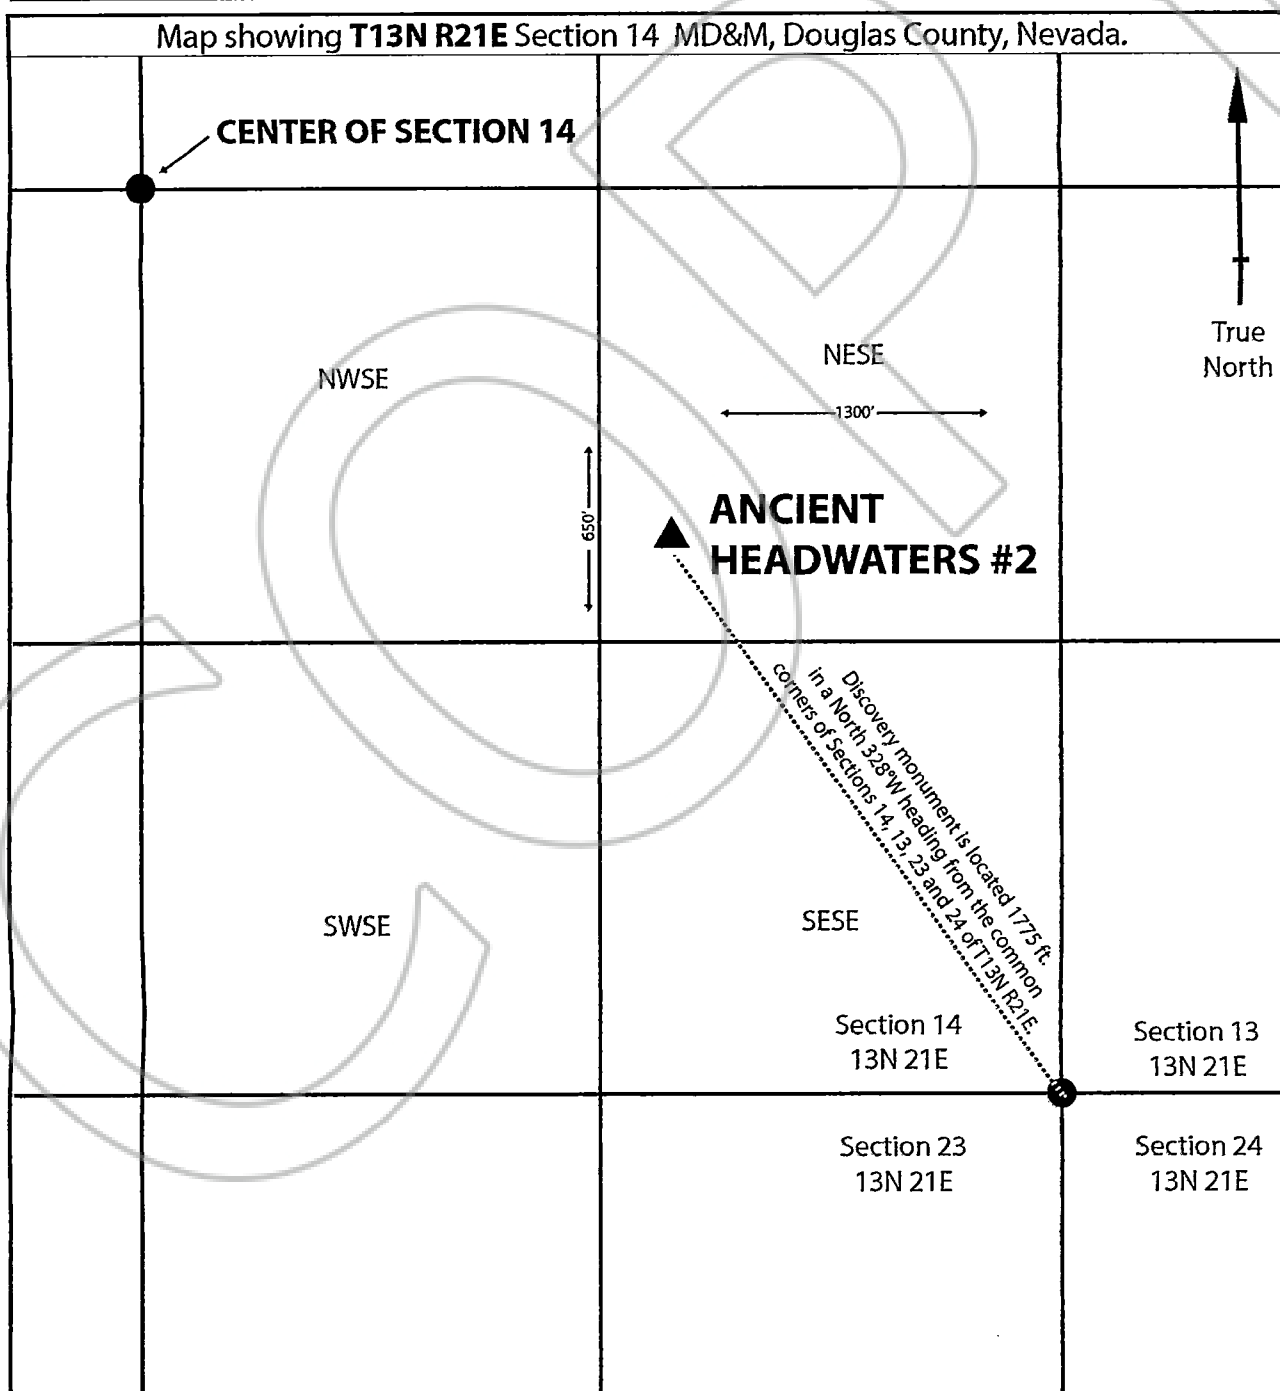

SHAWNYNE GARREN, RECORDER

Location Map of "Ancient Headwaters #2"

Placer Mining Claim

"Ancient Headwaters #2" is a placer mining claim located in Section 14 of Township 13N, Range 21E MDB&M Meridian in Douglas County, Nevada.

Claim area is located in the S1/2 NESE quarter of section 14 for a total of 20 acres. Located February 14, 2023 by:

TYROLIAN INVESTMENTS LLC.
 930 TAHOE BLVD. #802-557
 INCLINE VILLAGE, NEVADA 89451

RECORDERS STAMP

Map of Location of the Discovery Monument and Claim Area:

Scale 1 in. = 500 ft.

▲ Discovery Monument, 2 in. x 2 in. wooden stake with green marking tape.