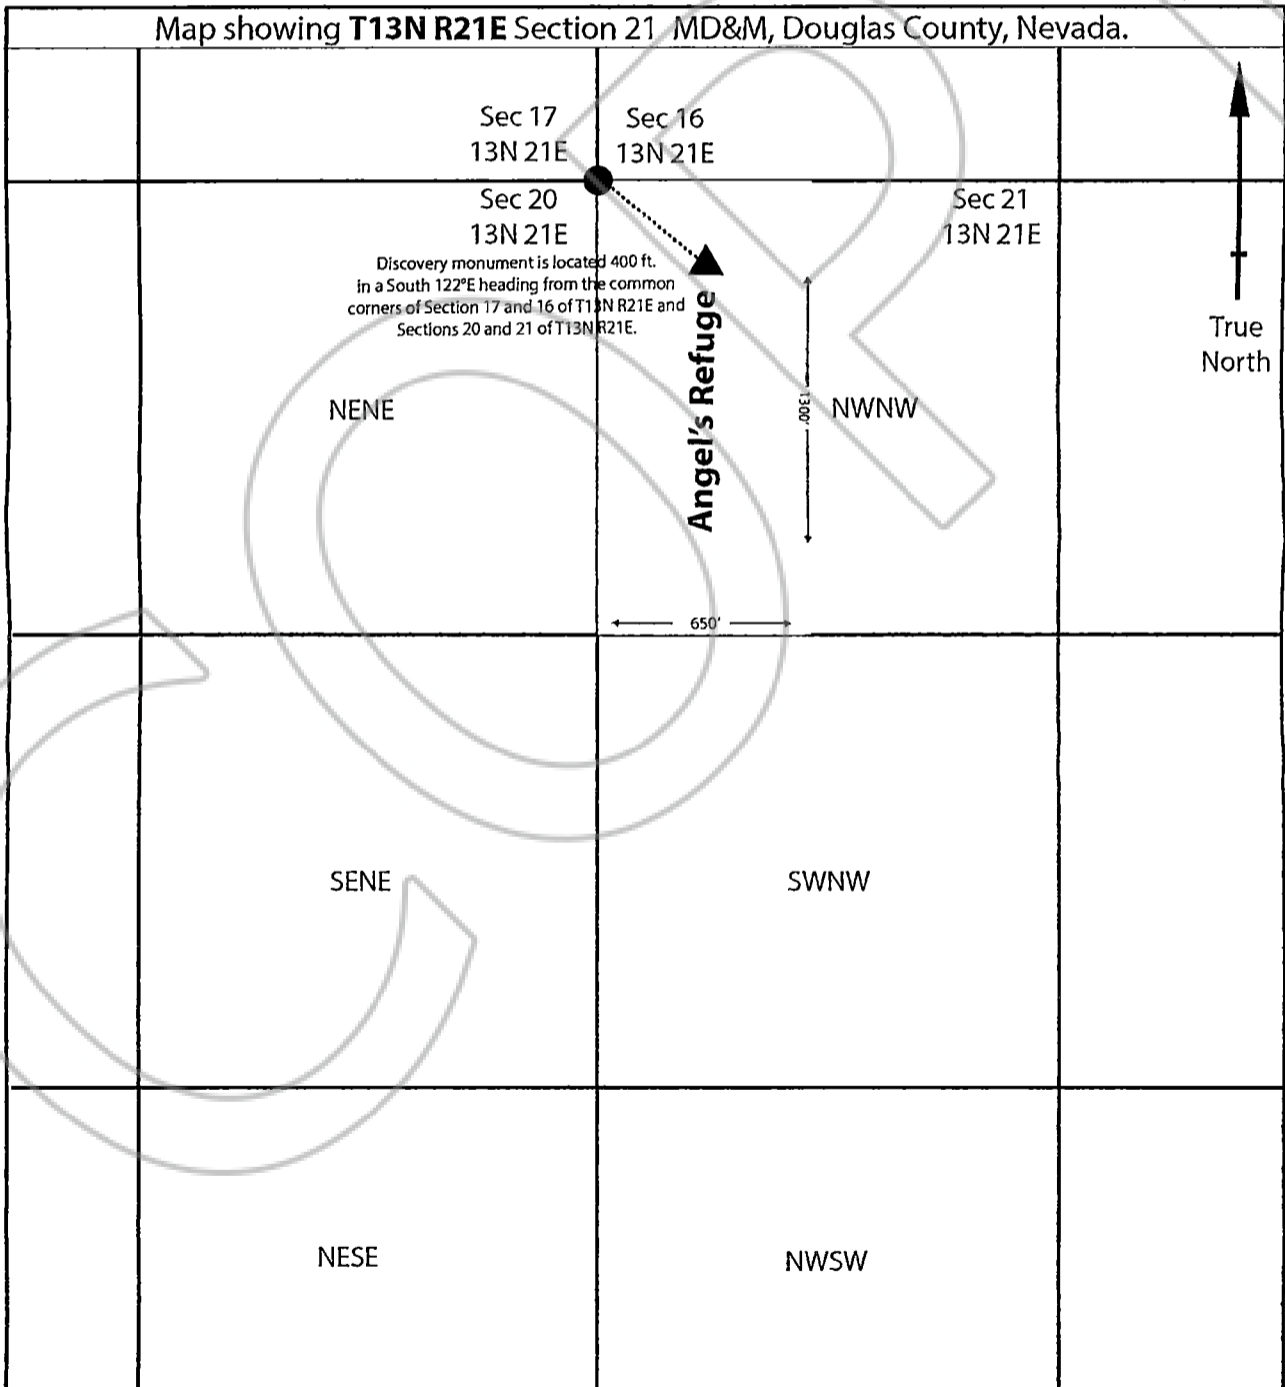

# Location Map of "Angel's Refuge" Placer Mining Claim

"Angel's Refuge" is a placer mining claim located in Section 21 of Township 13N, Range 21E MDB&M Meridian in Douglas County, Nevada.

Claim area is located in the W1/2 NWNW quarter of section 21 for a total of 20 acres. Located March 7, 2023 by:

## Map of Location of the Discovery Monument and Claim Area:

Scale 1 in. = 500 ft.

▲ Discovery Monument, 2 in. x 2 in. wooden stake with green marking tape.