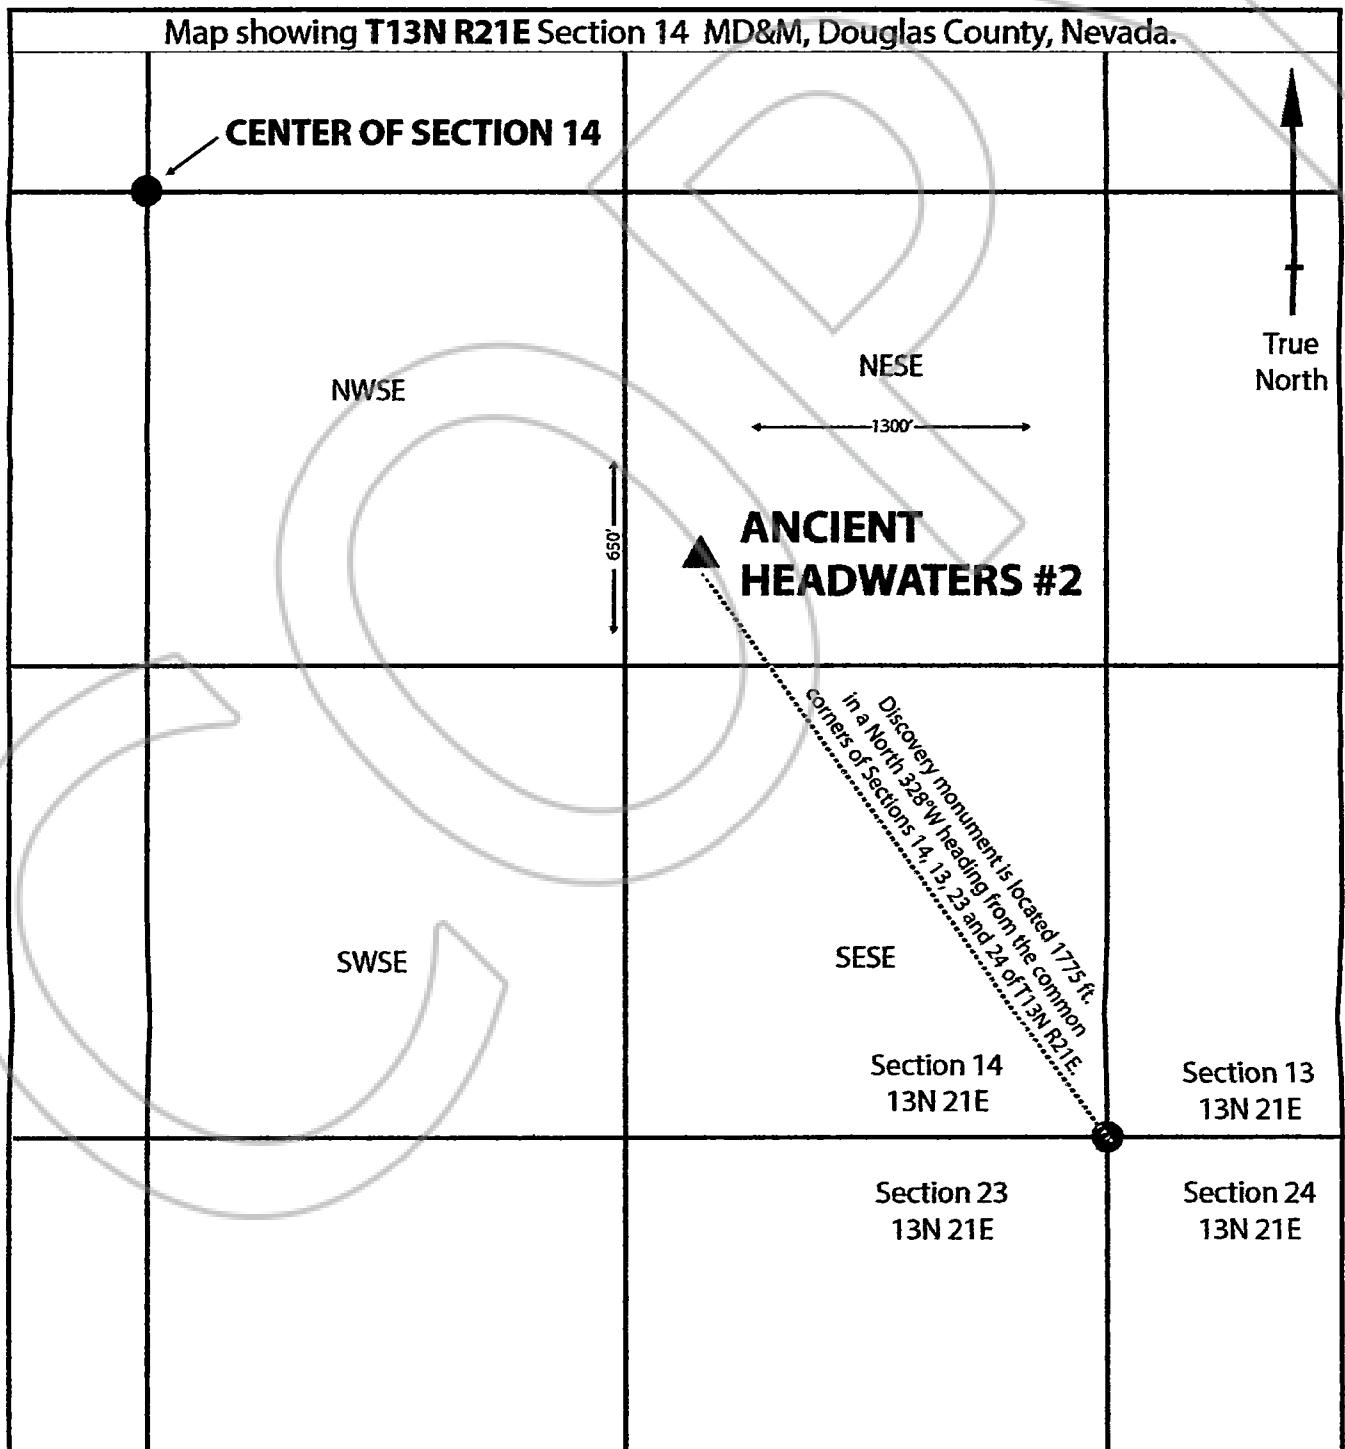

SHAWNYNE GARREN, RECORDER

Location Map of "Ancient Headwaters #2" Placer Mining Claim

"Ancient Headwaters #2" is a placer mining claim located in Section 14 of Township 13N, Range 21E MDB&M Meridian in Douglas County, Nevada.

Claim area is located in the S1/2 NESE quarter of section 14 for a total of 20 acres. Located February 29, 2024 by:

PaRoJen Pie LLC
3 Carter Lane
Smith, NV 89430

RECORDERS STAMP

Map of Location of the Discovery Monument and Claim Area:

Scale 1 in. = 500 ft.

▲ Discovery Monument, 2 in. x 2 in. wooden stake with green marking tape.