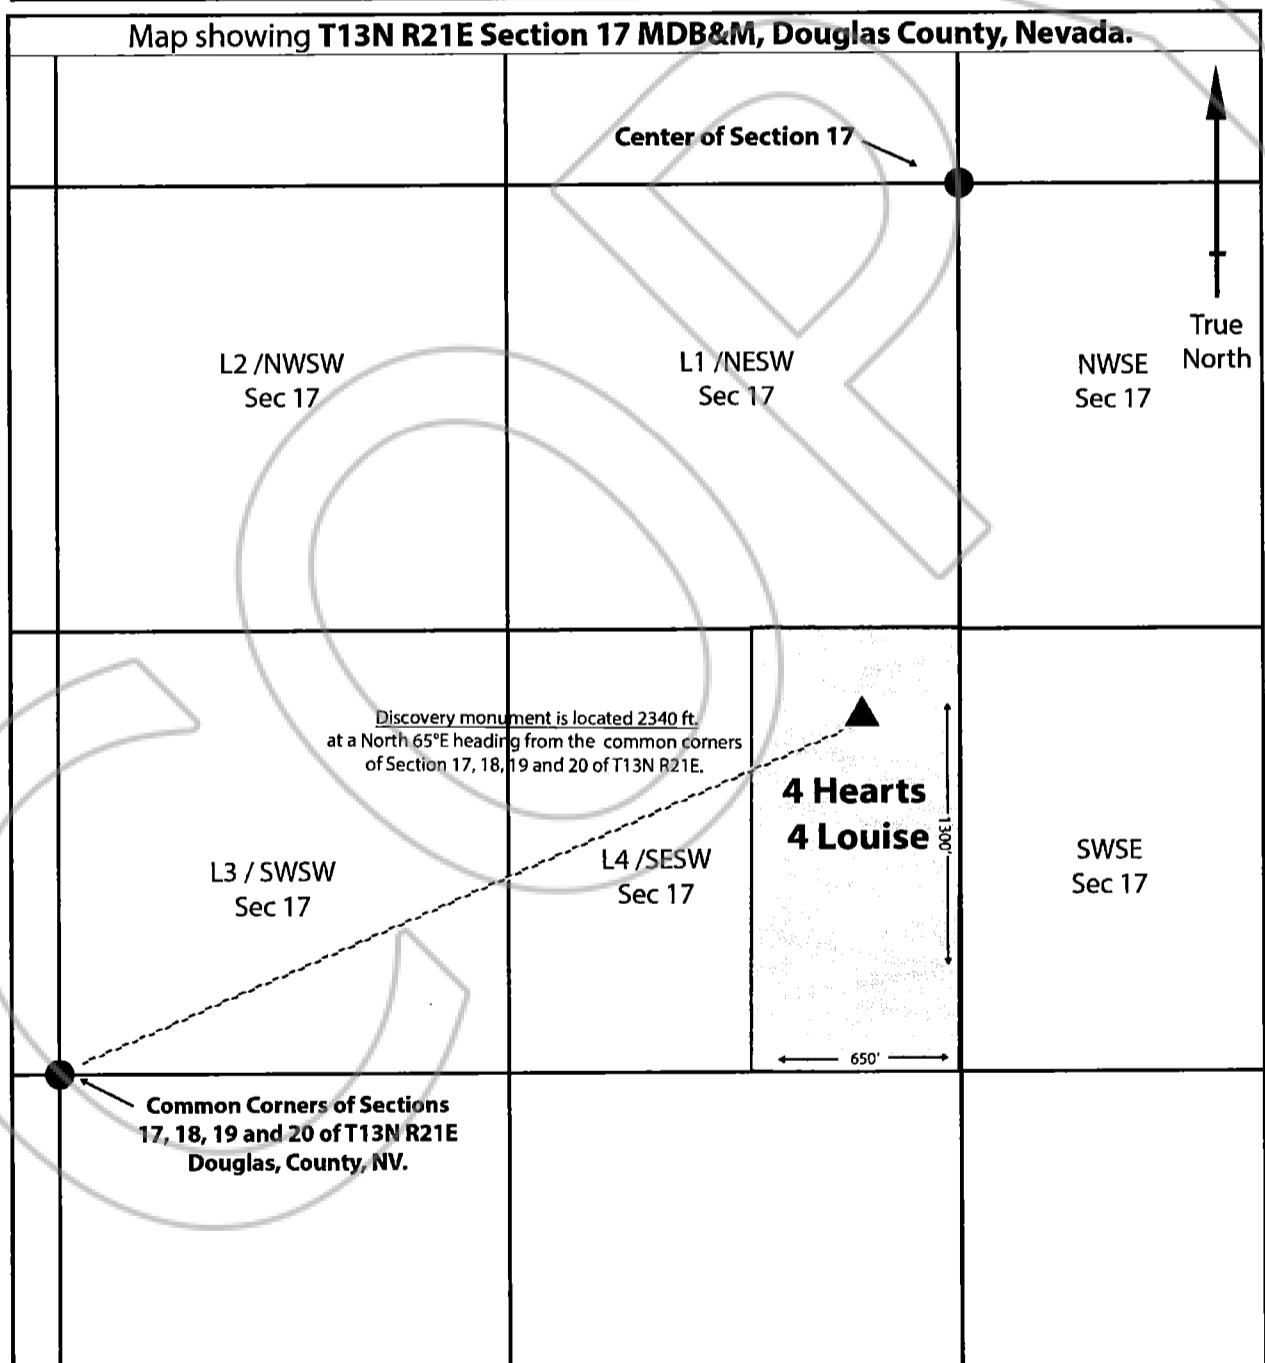

Location Map of "4 Hearts 4 Louise" Placer Mining Claim

SHAWNYNE GARREN, RECORDER

"4 Hearts 4 Louise" is a placer mining claim located in Section 17 of Township 13N, Range 21E of the MDB&M Meridian in Douglas County, Nevada.

Claim area is primarily located in the E1/2 SESW quarter of section 17 for a total of 19.38 acres. Located August 2 2022 by:

Steven Boyd, David Boyd Jr., Scott Boyd, John Boyd
1105 Milton St.
West Sacramento, CA 95605

RECORDERS STAMP

Map of Location of the Discovery Monument and Claim Area:

Scale 1 in. = 500 ft.

▲ Discovery Monument, 2 in. x 2 in. wooden stake with green marking tape.